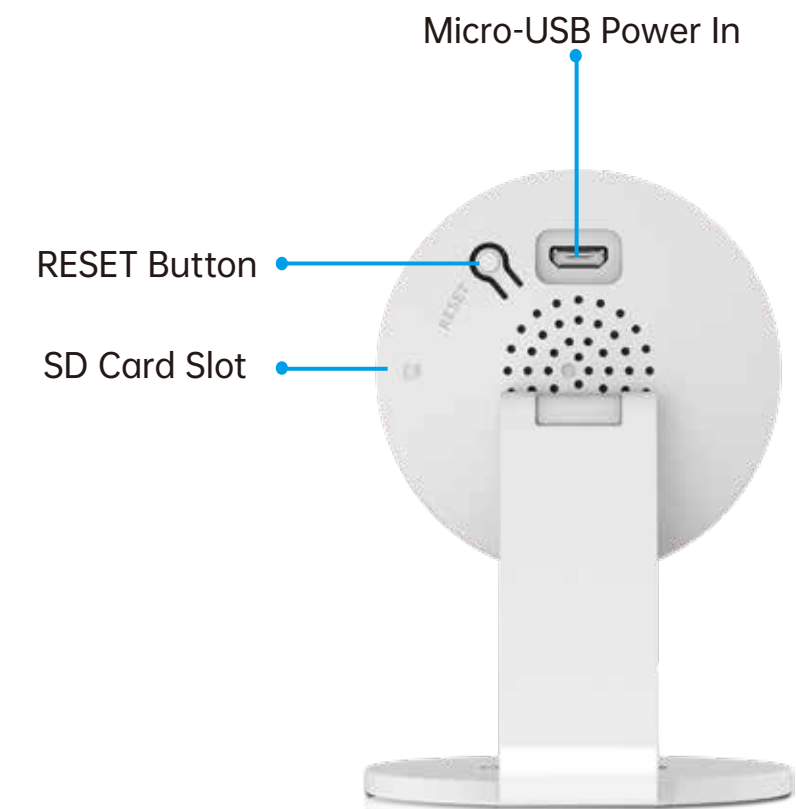

TOTO LINK

The Smartest Network Device

Smart Camera

TOTOLINK C1 is a smart camera specially built for home security, equipped with 1080P camera with night vision function and two-way voice function.

C1

HD

2-Way audio

Motion detection

Cloud service

Encrypted ID

IR

SD card storage

Overview

TOTOLINK C1 is a smart camera specially built for home security, equipped with 1080P camera with night vision function and two-way voice function. It can be controlled via Wi-Fi to connect to access view the camera in real time on your phone.

Features

- 1080P Full HD, crystal clear lens, high-quality imaging experience.
- 93° HD wide viewing angle, wider field of view.
- 10m enhanced infrared night vision, clear day and night.
- Support motion detection, real-time alarm pushes via APP.
- Support bidirectional voice intercom at anytime and anywhere.
- View multiple cameras on the same screen, having a panoramic view.
- TF card enables recording without network, cloud storage is more.
- Secure.
- Ceiling / Wall hanging / Placing, installation in various environments.

You can view the monitoring remotely through the cell phone APP and make two-way calls. It's easy and convenient.

Installation is ridiculously easy

3M adhesive make installation a breeze. Mount the C1 by sticking it to a smooth wall or ceiling. Once it's mounted, adjust its position manually (Vertical rotation 195°) for optimal coverage right where you need it.