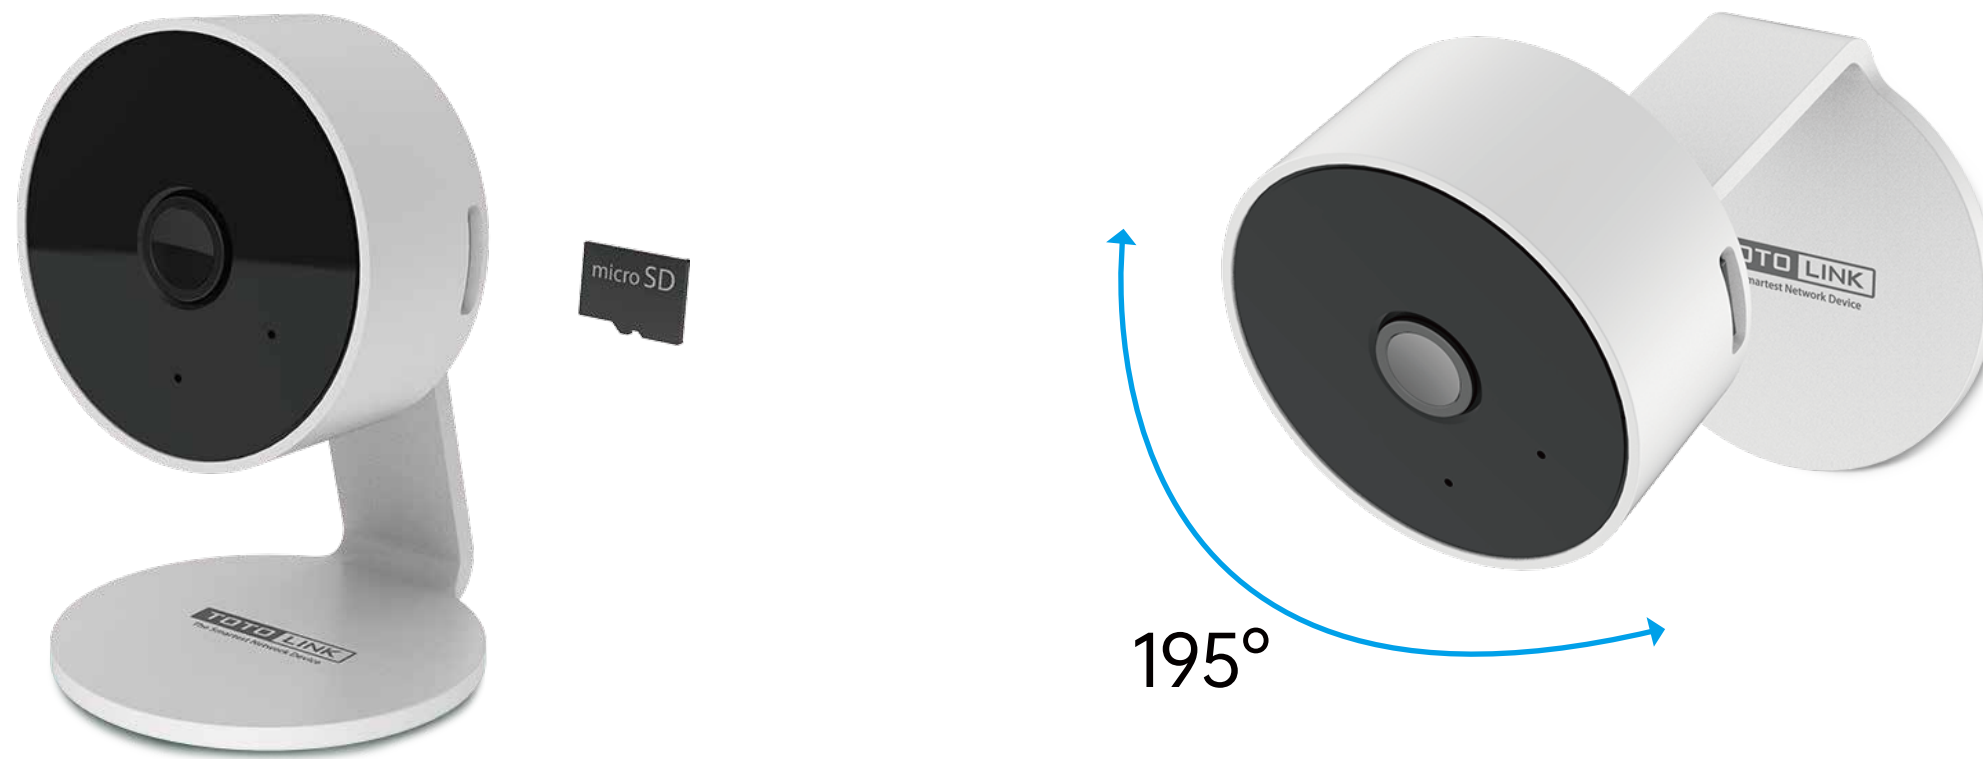

TOTO LINK

The Smartest Network Device

Smart Camera

TOTOLINK C1 is a smart camera specially built for home security, equipped with 1080P camera with night vision function and two-way voice function.

C1

HD

2-Way audio

Motion detection

Cloud service

Encrypted ID

IR

SD card storage

Overview

TOTOLINK C1 is a smart camera specially built for home security, equipped with 1080P camera with night vision function and two-way voice function. It can be controlled via Wi-Fi to connect to access view the camera in real time on your phone.

This product supports two-way voice real-time intercom, anytime, anywhere communication. 2 million real pixels, high transmission lens, high-quality imaging experience. 93 ° HD wide angle, no blind spots in the field of vision. 10 m enhanced infrared night vision, the same clear night.

Features

- 1080P Full HD, crystal clear lens, high-quality imaging experience.
- 93° HD wide viewing angle, wider field of view.
- 10m enhanced infrared night vision, clear day and night.
- Support motion detection, real-time alarm pushes via APP.
- Support bidirectional voice intercom at anytime and anywhere.
- View multiple cameras on the same screen, having a panoramic view.
- TF card enables recording without network, cloud storage is more.
- Secure.
- Ceiling / Wall hanging / Placing, installation in various environments.